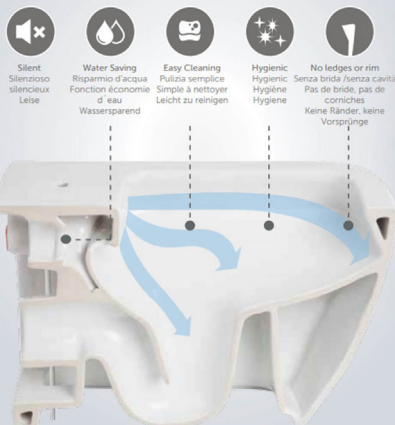

antibacterial SURFACE TECHNOLOGY

The new generation rimless wc pan developed by İdevit provides dirt-free and sediment-free, easy cleaning, more hygiene ,and esthetic using compared to standart .wc pans

functional
seat covers

Rimless