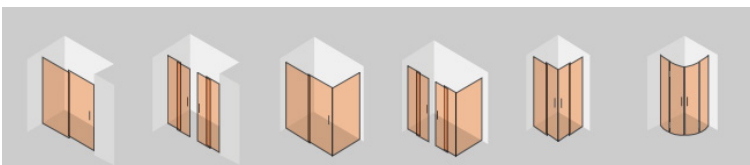

Two types of door mechanisms for a highly functional yet stylish shower solution. The saloon shower consists of two doors that open either inwards or outwards. The bifold door folds back on itself thanks to the strong, slender hinges, reducing the space occupied by the open doors to a minimum

MERCAN

In corner installations, the double sliding door amplifies the shower entrance space. The sleek, modern profiles house the runners and support the weight of the glass panels, to guarantee excellent stability when opening the doors, and a watertight seal when they are closed.

DURU

The door opens easily thanks to the hinges, which are by no means a trivial detail. The quality of the hinges impacts both the look and function of the shower, as the doors open easily. What's more, the hinges are not inside the enclosure, making the glass easier to clean after your shower.

DÜDEN

The internal and external handle provides a safe grip, which makes the pivot door even more practical to open. The design is modern and ergonomic, to make it easy to get in the shower, match the profiles around the frame, and blend in perfectly with the style of the bathroom furniture.