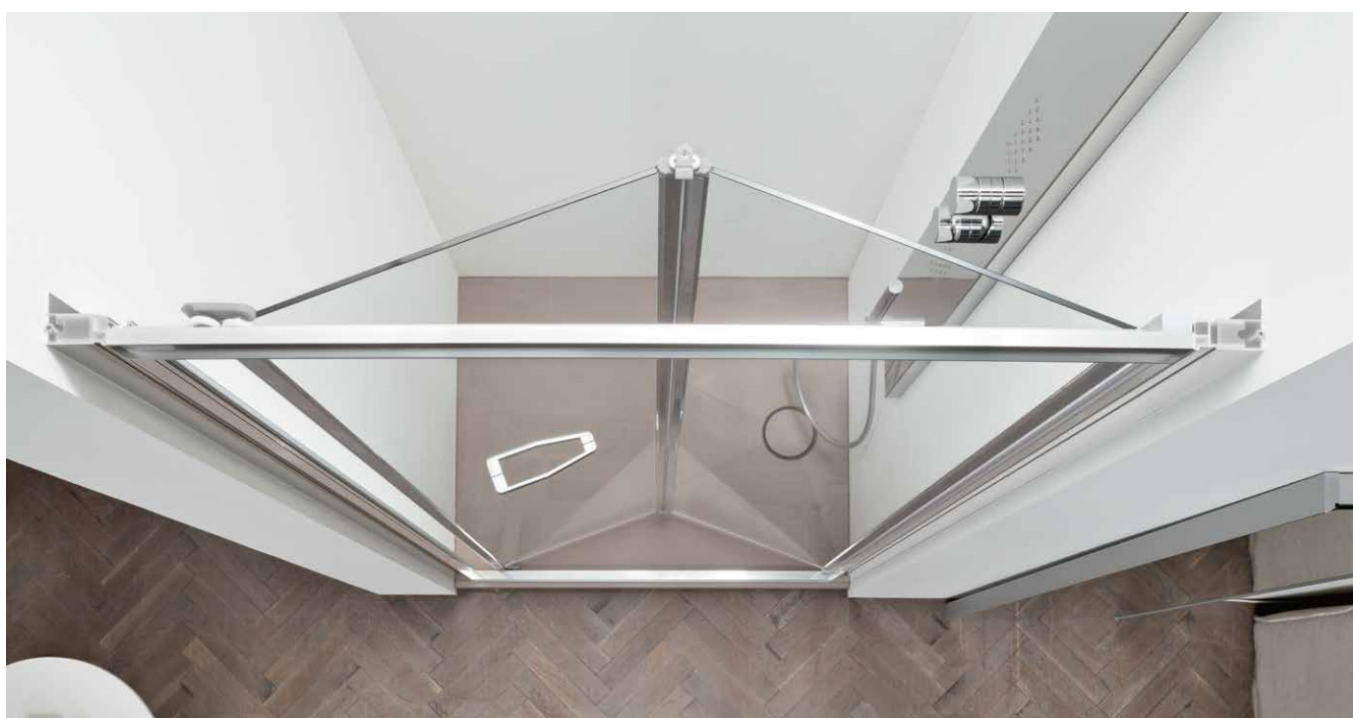

Two types of door mechanisms for a highly functional yet stylish shower solution. The saloon shower consists of two doors that open either inwards or outwards. The bifold door folds back on itself thanks to the strong, slender hinges, reducing the space occupied by the open doors to a minimum

MERCAN

In corner installations, the double sliding door amplifies the shower entrance space. The sleek, modern profiles house the runners and support the weight of the glass panels, to guarantee excellent stability when opening the doors, and a watertight seal when they are closed.

DÜDEN

The internal and external handle provides a safe grip, which makes the pivot door even more practical to open. The design is modern and ergonomic, to make it easy to get in the shower, match the profiles around the frame, and blend in perfectly with the style of the bathroom furniture.

FAVORI

The shower area is finished off with details that add something to the design both in terms of style and function. The vertical handle has a simple design, but guarantees a firm grip. The white profiles hold the glass panels firmly in place, while also giving the shower a modern style.