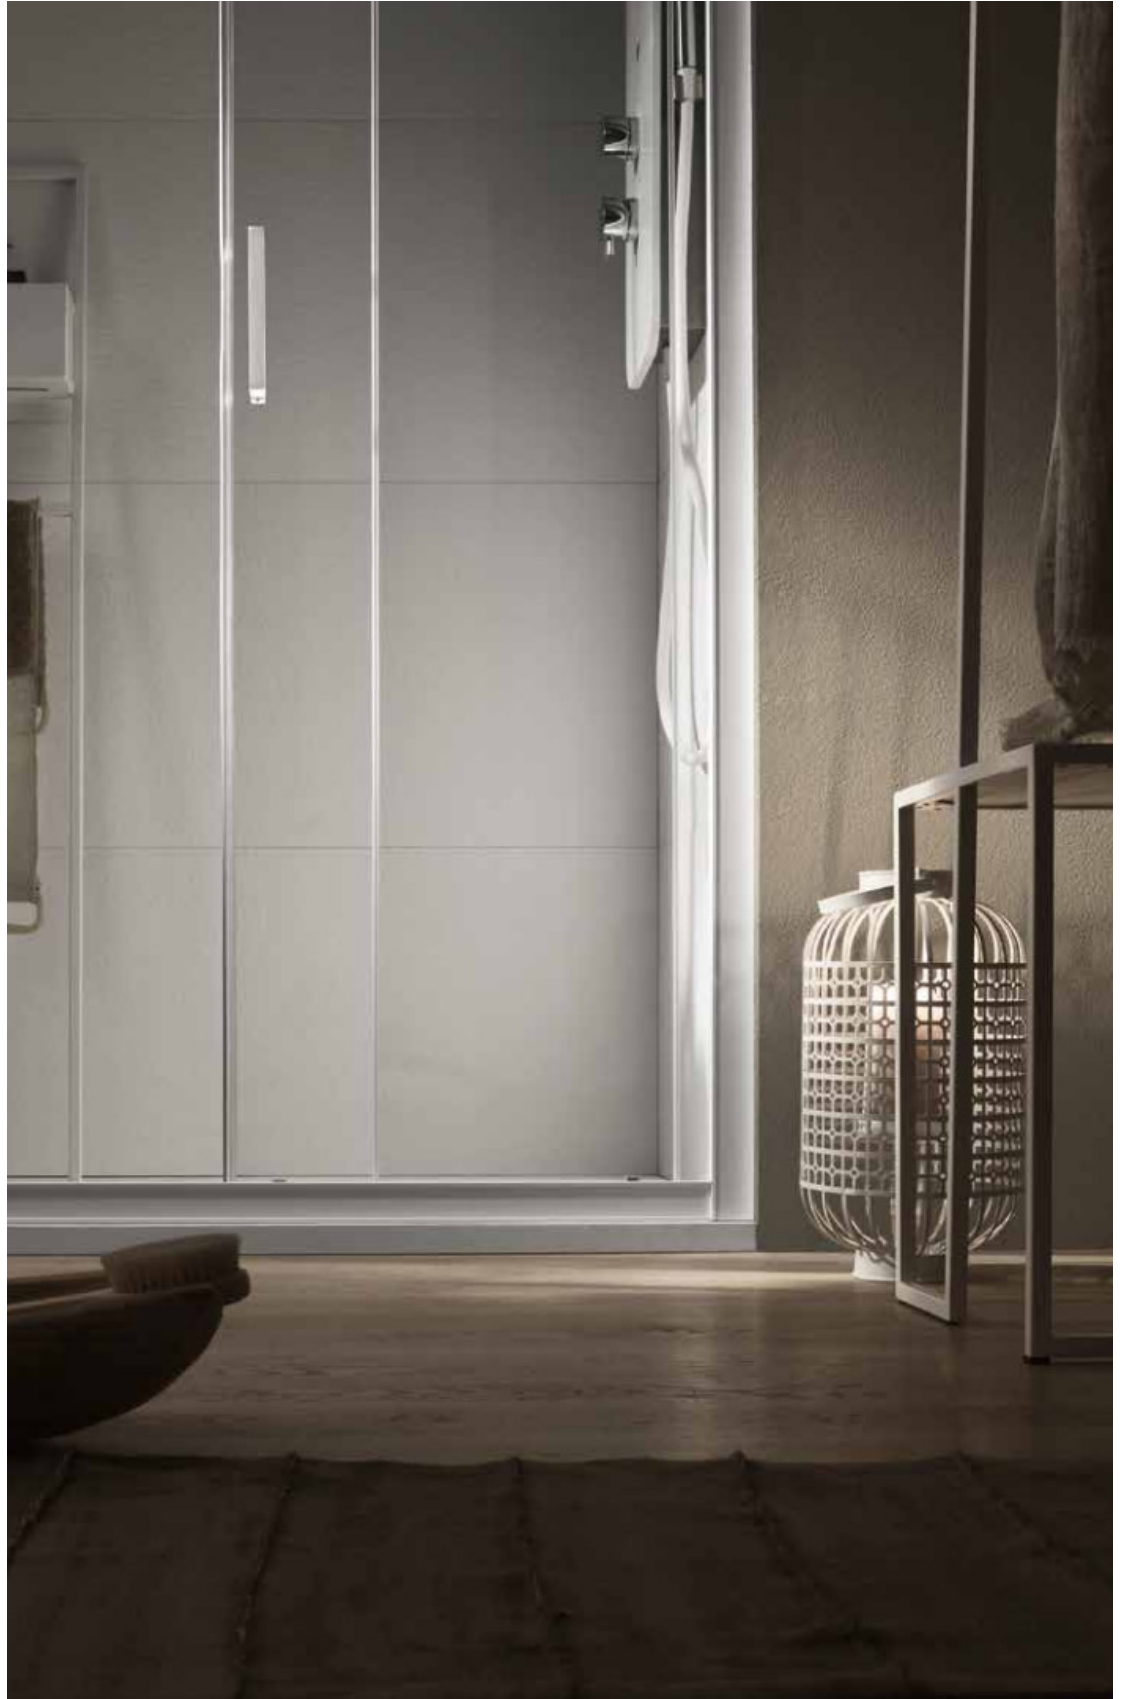

MERCAN

In corner installations, the double sliding door amplifies the shower entrance space. The sleek, modern profiles house the runners and support the weight of the glass panels, to guarantee excellent stability when opening the doors, and a watertight seal when they are closed.

DURU

The door opens easily thanks to the hinges, which are by no means a trivial detail. The quality of the hinges impacts both the look and function of the shower, as the doors open easily. What's more, the hinges are not inside the enclosure, making the glass easier to clean after your shower.

DÜDEN

The internal and external handle provides a safe grip, which makes the pivot door even more practical to open. The design is modern and ergonomic, to make it easy to get in the shower, match the profiles around the frame, and blend in perfectly with the style of the bathroom furniture.

FAVORI

The shower area is finished off with details that add something to the design both in terms of style and function. The vertical handle has a simple design, but guarantees a firm grip. The white profiles hold the glass panels firmly in place, while also giving the shower a modern style.