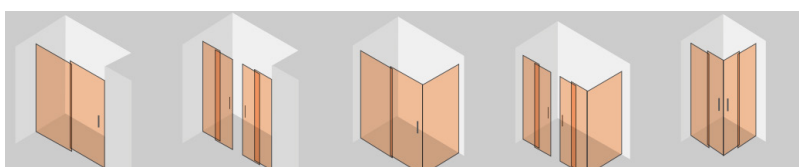

////////////////////
KGF TURKEY

SHOWER CABINETS
CATALOG **2023**

The shower area is the cornerstone of the bathroom space, a place to relax in and allow your thoughts to flow freely at the beginning or end of a long day. Two product ranges and a myriad of models and opening mechanisms have been designed and created for all of your space and functional needs. Turn your everyday relaxation into something special.

Two types of door mechanisms for a highly functional yet stylish shower solution. The saloon shower consists of two doors that open either inwards or outwards. The bifold door folds back on itself thanks to the strong, slender hinges, reducing the space occupied by the open doors to a minimum

MERCAN

In corner installations, the double sliding door amplifies the shower entrance space. The sleek, modern profiles house the runners and support the weight of the glass panels, to guarantee excellent stability when opening the doors, and a watertight seal when they are closed.

DÜDEN

The internal and external handle provides a safe grip, which makes the pivot door even more practical to open. The design is modern and ergonomic, to make it easy to get in the shower, match the profiles around the frame, and blend in perfectly with the style of the bathroom furniture.