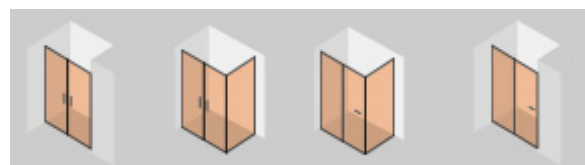

////////////////////
KGF TURKEY

SHOWER CABINETS
CATALOG **2023**

The shower area is the cornerstone of the bathroom space, a place to relax in and allow your thoughts to flow freely at the beginning or end of a long day. Two product ranges and a myriad of models and opening mechanisms have been designed and created for all of your space and functional needs. Turn your everyday relaxation into something special.

Two types of door mechanisms for a highly functional yet stylish shower solution. The saloon shower consists of two doors that open either inwards or outwards. The bifold door folds back on itself thanks to the strong, slender hinges, reducing the space occupied by the open doors to a minimum

MERCAN

In corner installations, the double sliding door amplifies the shower entrance space. The sleek, modern profiles house the runners and support the weight of the glass panels, to guarantee excellent stability when opening the doors, and a watertight seal when they are closed.

DÜDEN

The internal and external handle provides a safe grip, which makes the pivot door even more practical to open. The design is modern and ergonomic, to make it easy to get in the shower, match the profiles around the frame, and blend in perfectly with the style of the bathroom furniture.