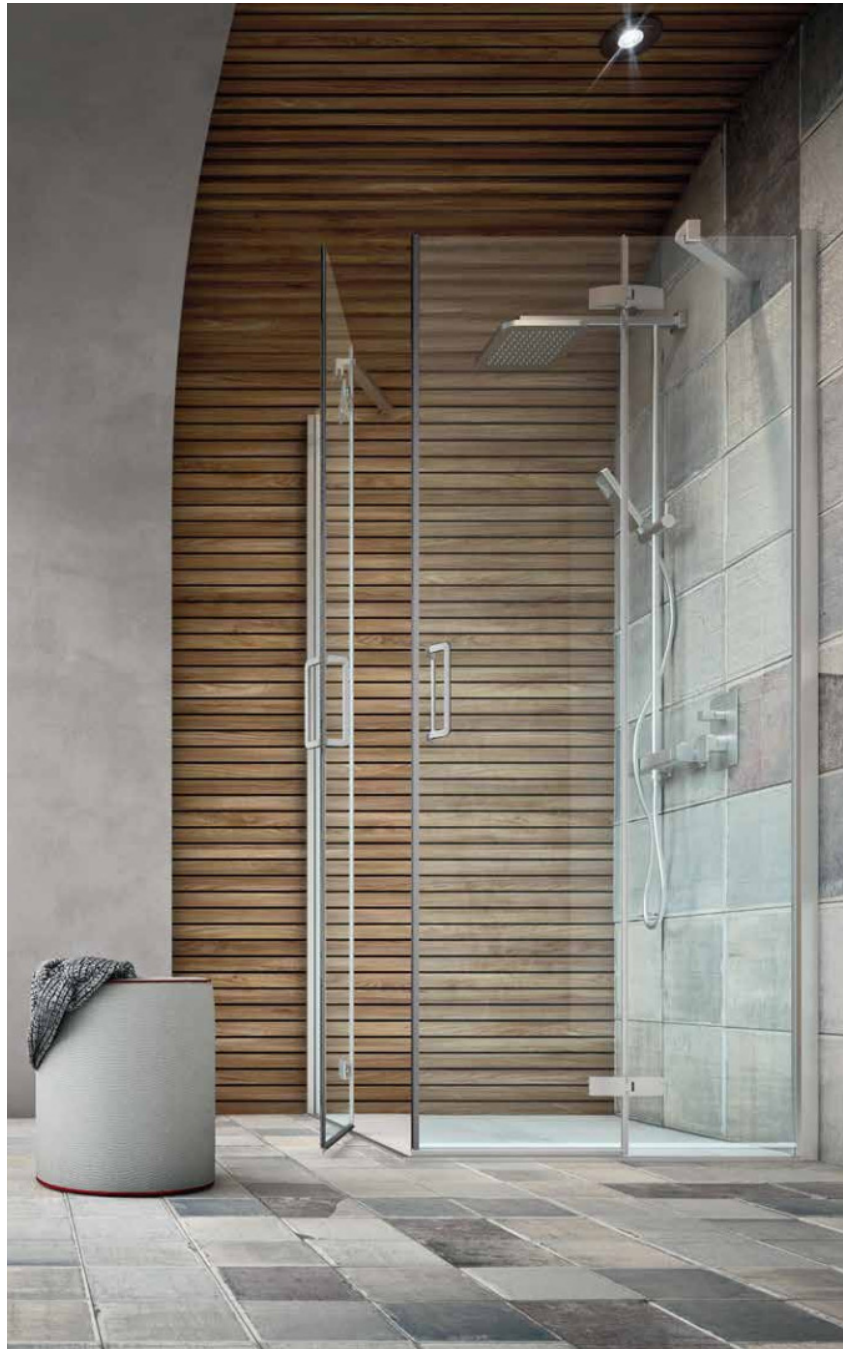

Two types of door mechanisms for a highly functional yet stylish shower solution. The saloon shower consists of two doors that open either inwards or outwards. The bifold door folds back on itself thanks to the strong, slender hinges, reducing the space occupied by the open doors to a minimum

MERCAN

In corner installations, the double sliding door amplifies the shower entrance space. The sleek, modern profiles house the runners and support the weight of the glass panels, to guarantee excellent stability when opening the doors, and a watertight seal when they are closed.

DURU

The door opens easily thanks to the hinges, which are by no means a trivial detail. The quality of the hinges impacts both the look and function of the shower, as the doors open easily. What's more, the hinges are not inside the enclosure, making the glass easier to clean after your shower.

FAVORI

The shower area is finished off with details that add something to the design both in terms of style and function. The vertical handle has a simple design, but guarantees a firm grip. The white profiles hold the glass panels firmly in place, while also giving the shower a modern style.