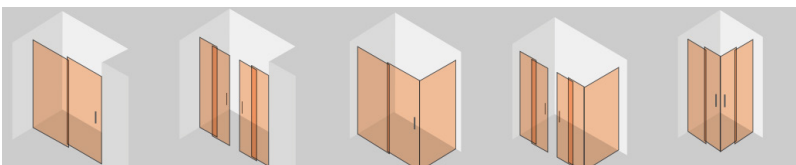

Two types of door mechanisms for a highly functional yet stylish shower solution. The saloon shower consists of two doors that open either inwards or outwards. The bifold door folds back on itself thanks to the strong, slender hinges, reducing the space occupied by the open doors to a minimum

MERCAN

In corner installations, the double sliding door amplifies the shower entrance space. The sleek, modern profiles house the runners and support the weight of the glass panels, to guarantee excellent stability when opening the doors, and a watertight seal when they are closed.

DURU

The door opens easily thanks to the hinges, which are by no means a trivial detail. The quality of the hinges impacts both the look and function of the shower, as the doors open easily. What's more, the hinges are not inside the enclosure, making the glass easier to clean after your shower.

DÜDEN

The internal and external handle provides a safe grip, which makes the pivot door even more practical to open. The design is modern and ergonomic, to make it easy to get in the shower, match the profiles around the frame, and blend in perfectly with the style of the bathroom furniture.