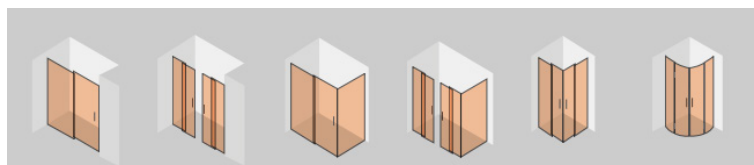

MERCAN

In corner installations, the double sliding door amplifies the shower entrance space. The sleek, modern profiles house the runners and support the weight of the glass panels, to guarantee excellent stability when opening the doors, and a watertight seal when they are closed.

DÜDEN

The internal and external handle provides a safe grip, which makes the pivot door even more practical to open. The design is modern and ergonomic, to make it easy to get in the shower, match the profiles around the frame, and blend in perfectly with the style of the bathroom furniture.

FAVORI

The shower area is finished off with details that add something to the design both in terms of style and function. The vertical handle has a simple design, but guarantees a firm grip. The white profiles hold the glass panels firmly in place, while also giving the shower a modern style.