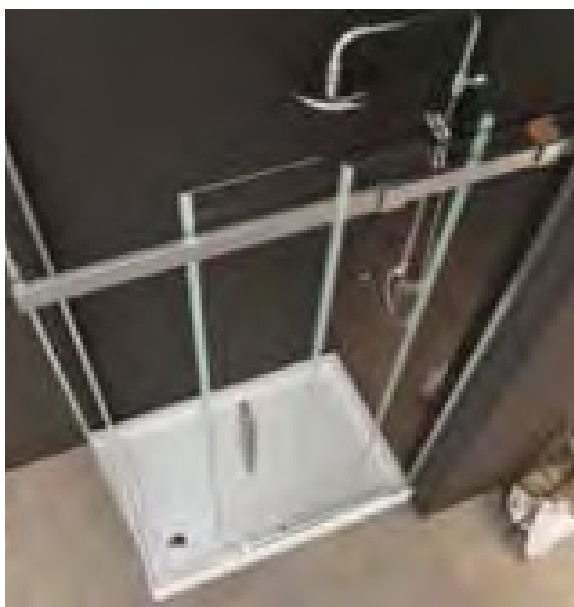

Two types of door mechanisms for a highly functional yet stylish shower solution. The saloon shower consists of two doors that open either inwards or outwards. The bifold door folds back on itself thanks to the strong, slender hinges, reducing the space occupied by the open doors to a minimum

MERCAN

In corner installations, the double sliding door amplifies the shower entrance space. The sleek, modern profiles house the runners and support the weight of the glass panels, to guarantee excellent stability when opening the doors, and a watertight seal when they are closed.

FAVORI

The shower area is finished off with details that add something to the design both in terms of style and function. The vertical handle has a simple design, but guarantees a firm grip. The white profiles hold the glass panels firmly in place, while also giving the shower a modern style.

ILGIN

The walk-in shower has one or two fixed walls, and no opening or closing mechanisms. There are no doors for getting in or out of the shower. The profiles, seals and support arms ensure the glass panels are stable and the fixtures watertight. Enjoy using your shower space in absolute freedom!