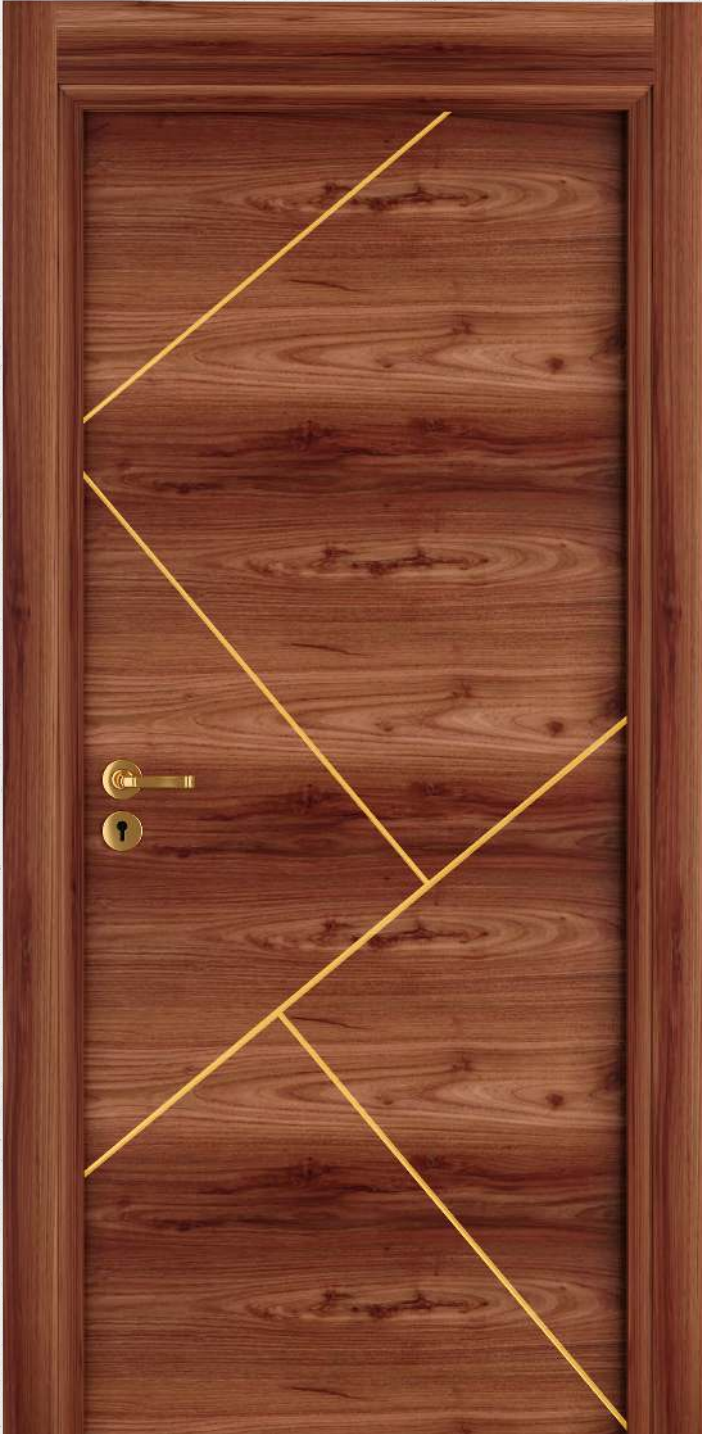

Door Type:

Pattern Door

Thickness:

40 MM

KGFTURKEY.COM

Fugali
Collection

2022-2023

F-04